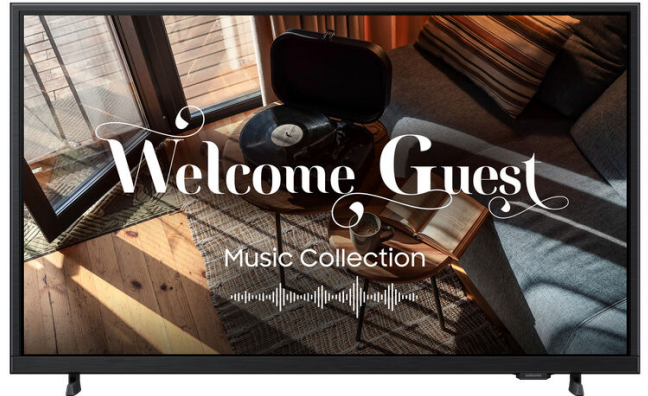

Design/Anschlüsse

Design	3 Bezel-less, Slim Look , Schwarz
Wichtige Anschlüsse	1x HDMI / 1x USB-A / CI Slot / RS-232C / Bluetooth / Anynet+ (HDMI-CEC)

Besondere Eigenschaften

UHD-Inhaltsübertragung
Hospitality Plug & Play
LYNK Cloud
Ambient Mode
Multi View
Apple AirPlay
Google Cast
TEP
Power ON Mode
Energy Saving Mode (BLU Control)
RJ12/IR Pass Through
Samsung LYNK DRM